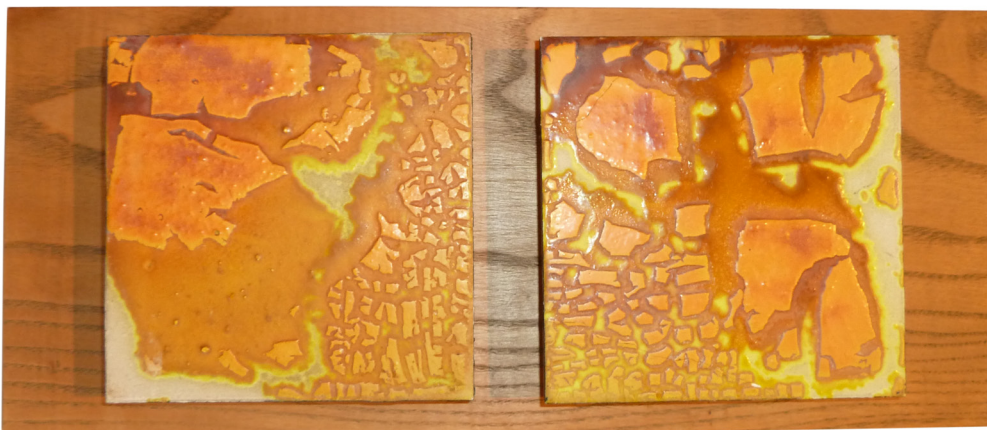

reform

GALLERY

Doyle Lane

Diptych

Glazed clay tiles mounted on wood

USA, 1965

17"W x 2.5"D x 7.5"H

2,600