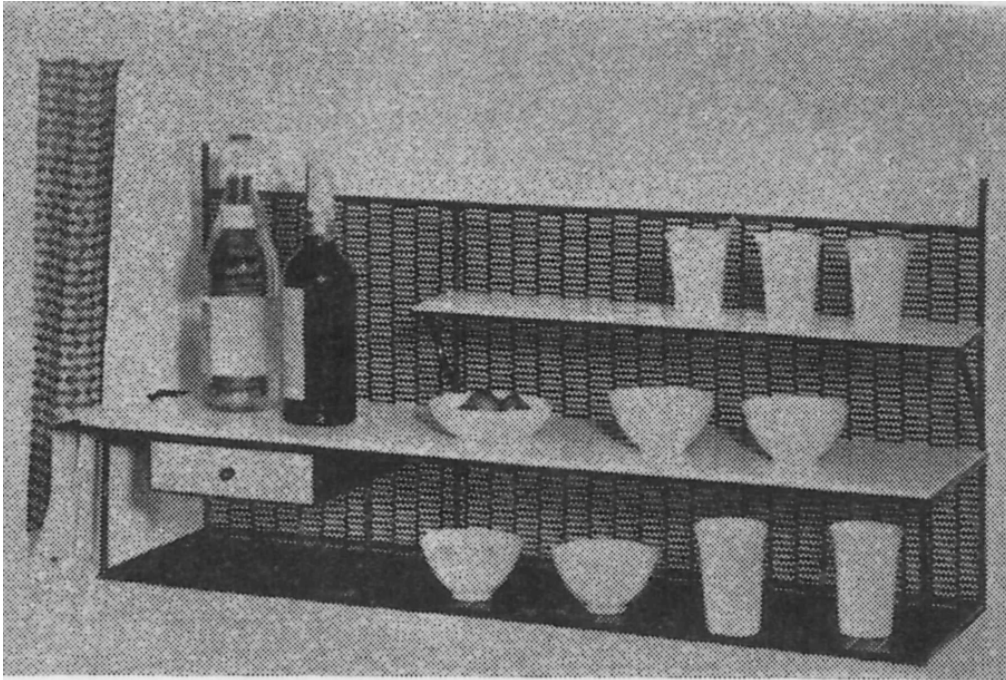

# reform

GALLERY

**Paul McCobb**  
**Bryce Originals**

Iron Bar Unit w/ Single Drawer and Milk Glass Shelves

USA, 1953  
36" wide

4,200