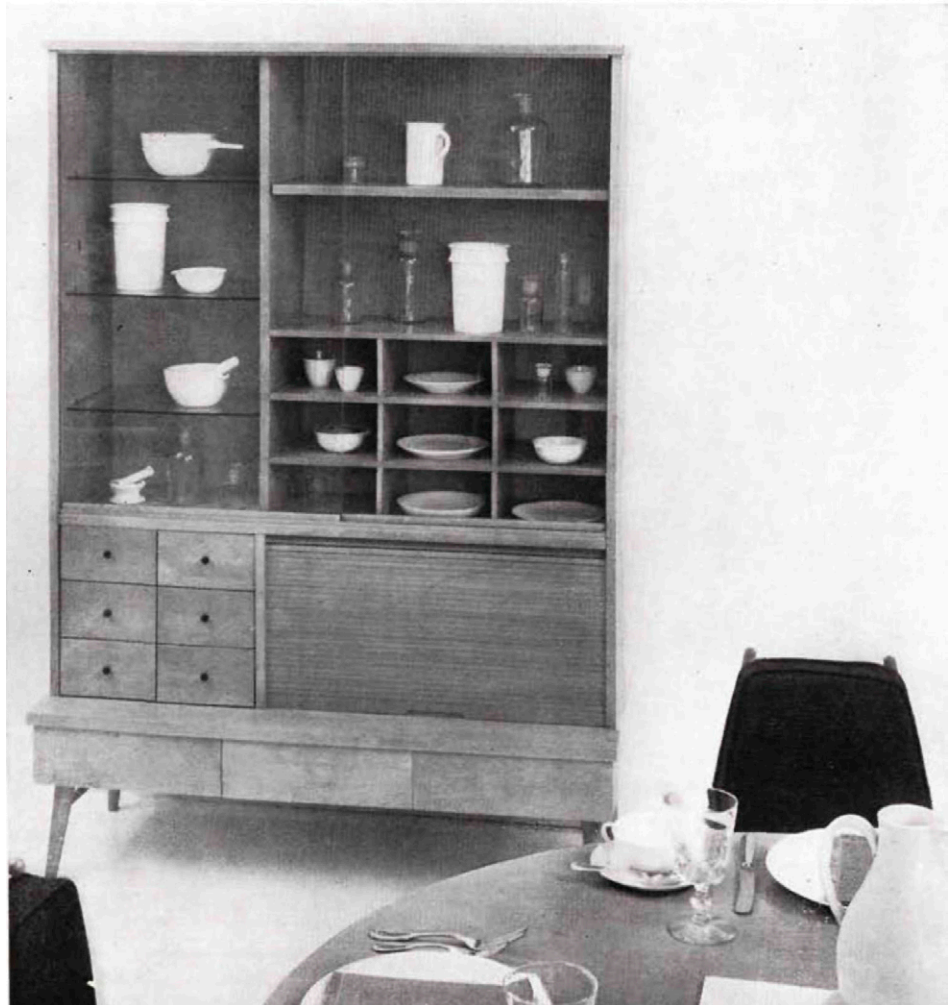

# reform

GALLERY

**Paul McCobb**  
**Predictor Group**  
**O'Hearn Furniture**

Breakfront

Maple in nutmeg finish, sliding glass door top, tambour door and drawers

USA, 1951  
48" x 18" x 72"

8,000