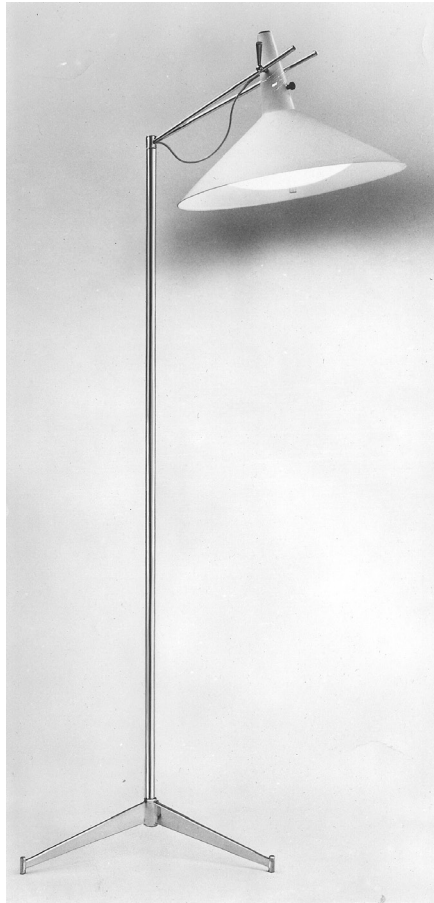

reform

GALLERY

Paul McCobb
Directional Collection
Excelsior Art Studio

E-11 Floor Lamp
Brass Floor Lamp with White Metal Shade

USA, 1954
9,000