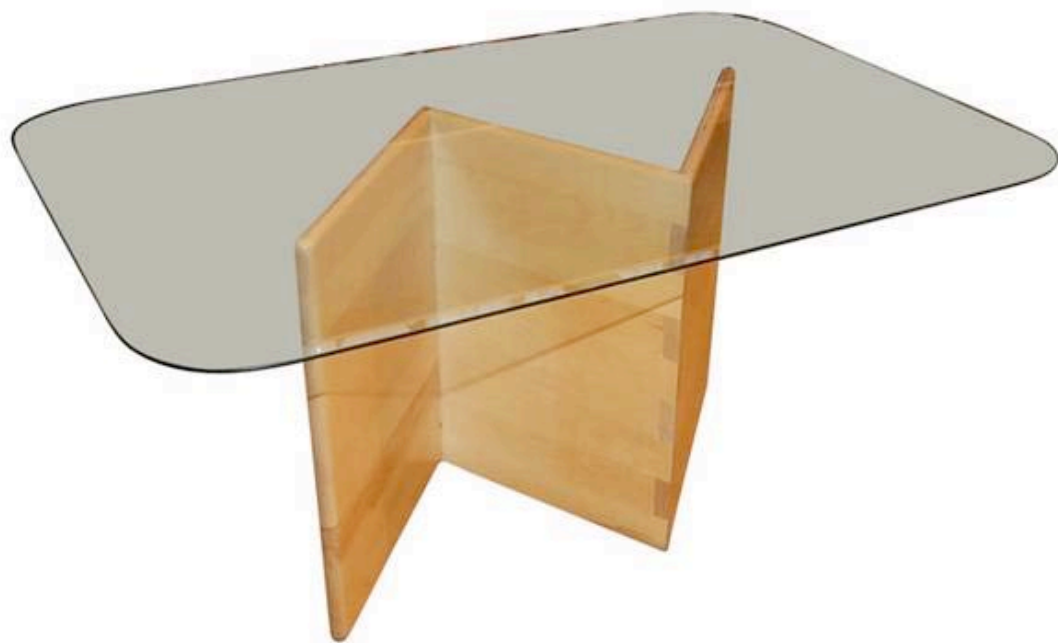

reform

GALLERY

Gerald McCabe for Erin Furniture

Zig Zag Table

Solid maple and glass

USA, c. 1970's

38"W x 34"D x 18.5"H x 29"H

4,200