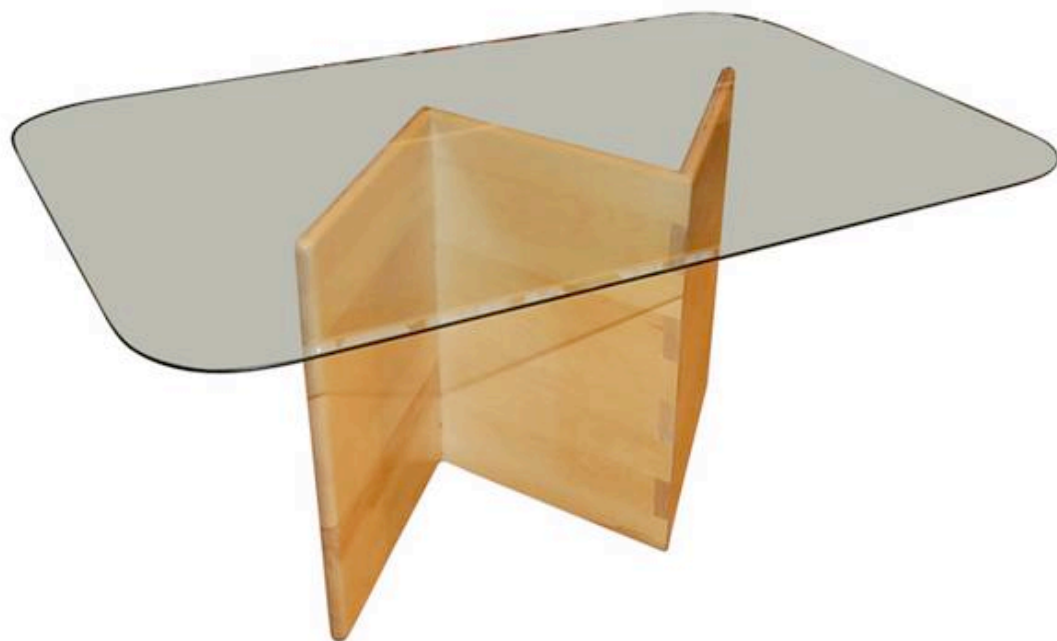

# reform

GALLERY

**Gerald McCabe for Erin Furniture**

Zig Zag Table

Solid maple and glass

USA, c. 1970's

38"W x 34"D x 18.5"H x 29"H

4,200