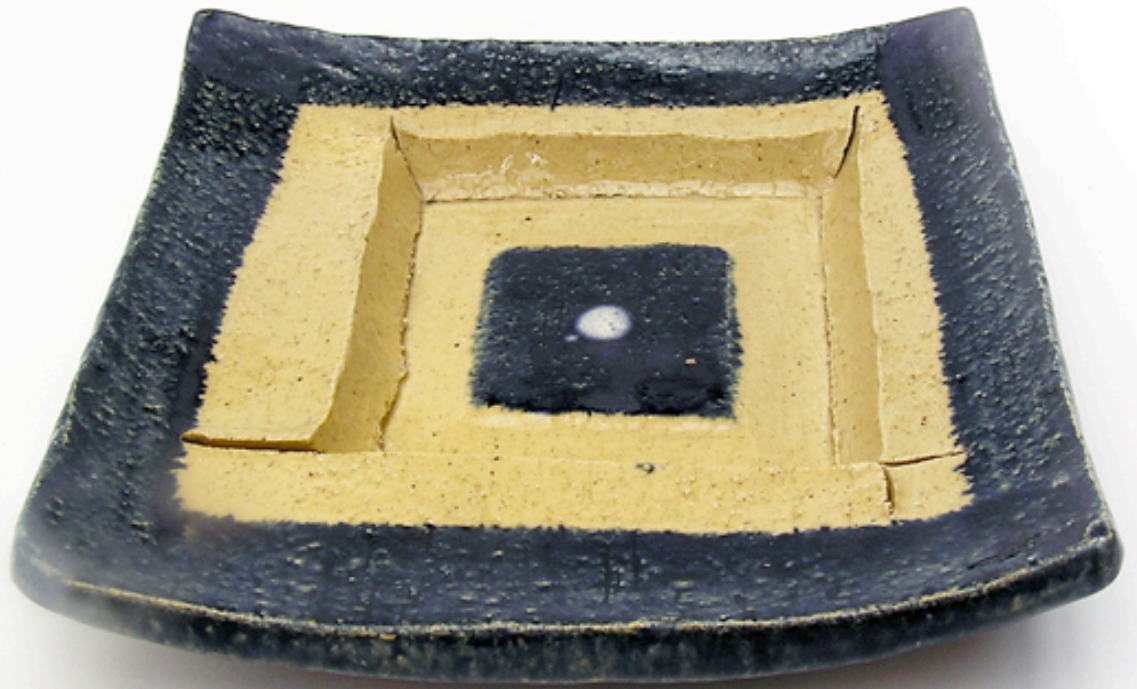

reform

GALLERY

J.B. Blunk
Sculptural Dish
Glazed ceramic

USA, 1975
8"W x 7.5"D x 1.5"H

2,200