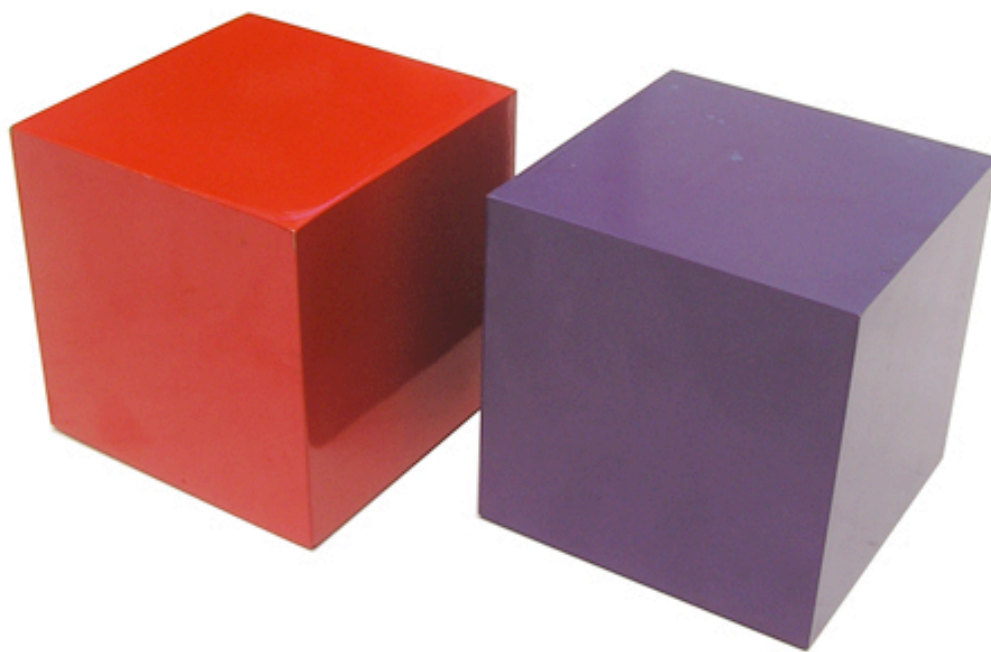

reform

GALLERY

Design Line

Cube Book Ends

Sheet Aluminum, weighted with sand

USA, 1955

3" Cubed

750 pair