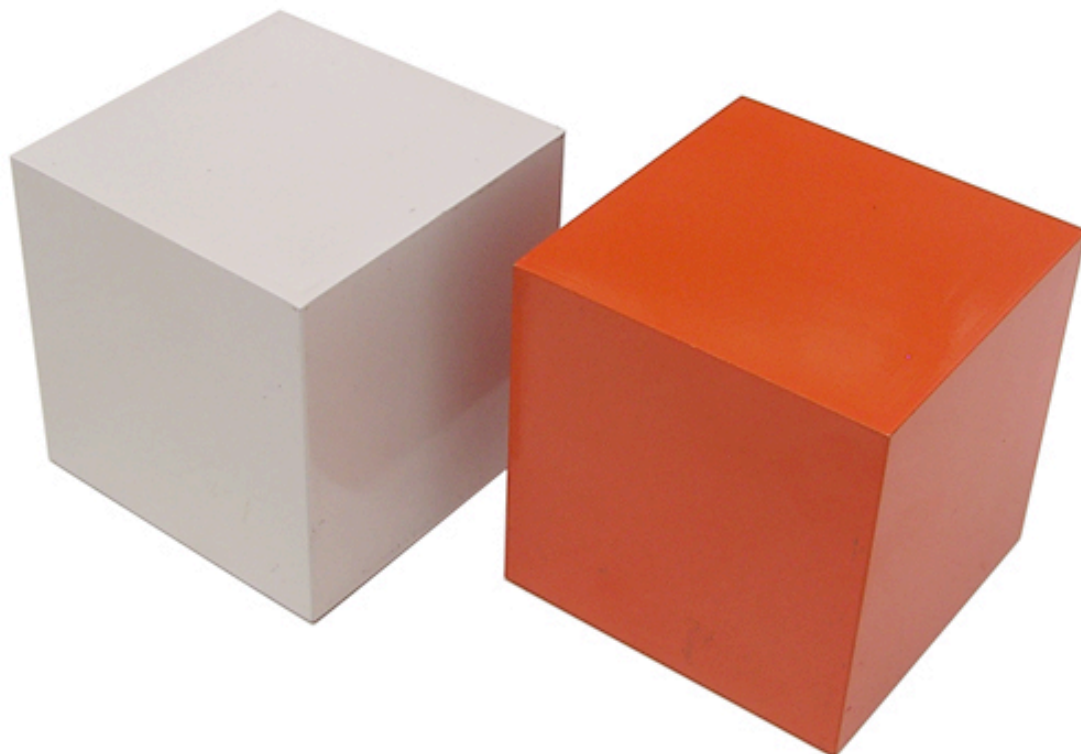

reform

GALLERY

Design Line

Cube Book Ends

Sheet Aluminum, weighted with sand

USA, 1955

3" Cubed

750 pair