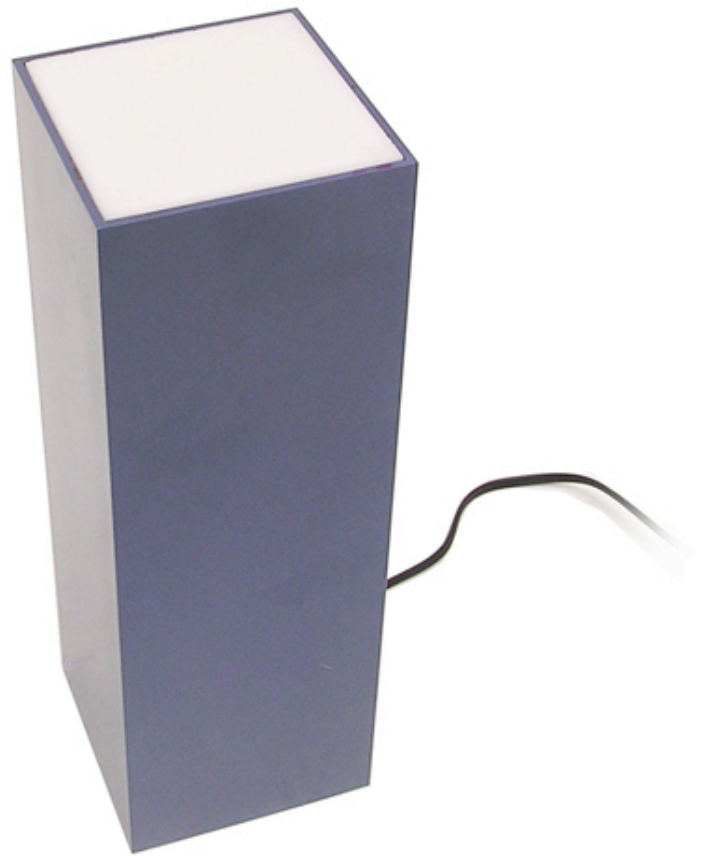

reform

GALLERY

Bill Curry for Design Line
Purple Box Lamp
Aluminum with white, opaque diffuser

USA, 1955
4" Sq x 12"H

600