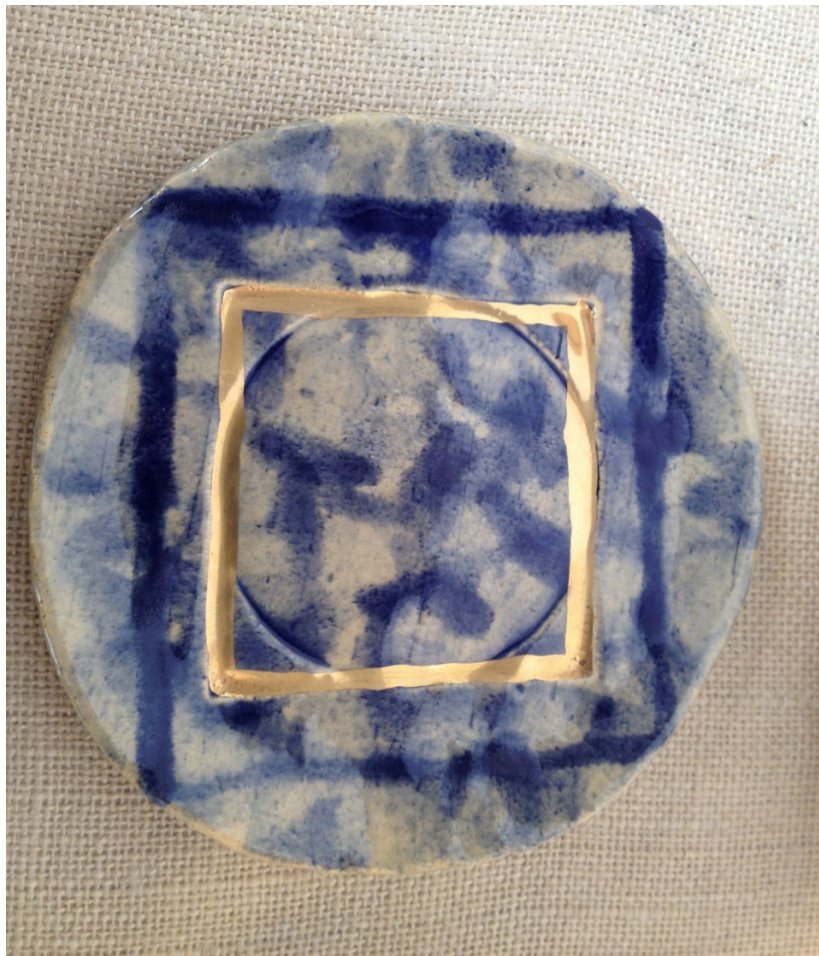

reform

GALLERY

J.B. Blunk

Blue Circle with Squares
Glazed ceramic

USA, 1980
6"Dia x 5/8"H
1,500