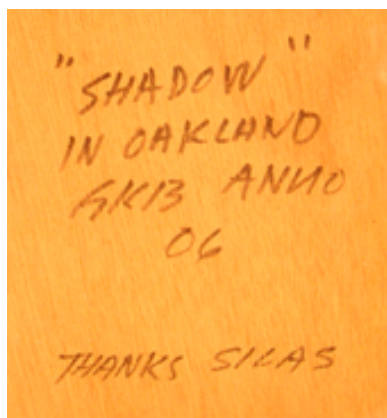

reform

GALLERY

Garry Knox Bennett
"Shadows In Oakland"
Painting Assemblage

Oakland, CA; 2006
12.75"W x 6"D x 24"H

3,500