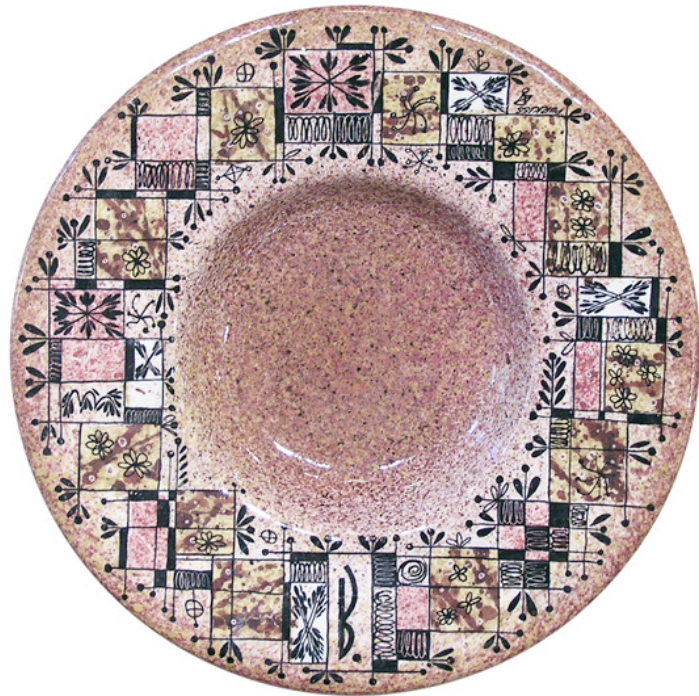

reform

GALLERY

Myrton Purkiss

Dptych Plexi Pattern Plates #2745 and #2740

#2745 Singed "Designed for Birtcher by M. Purkiss" w/ post war stamp and cypher
Hand thrown glazed ceramic

USA, 1950

9" Dia x 2"H

8.75" Dia x 1.75"H