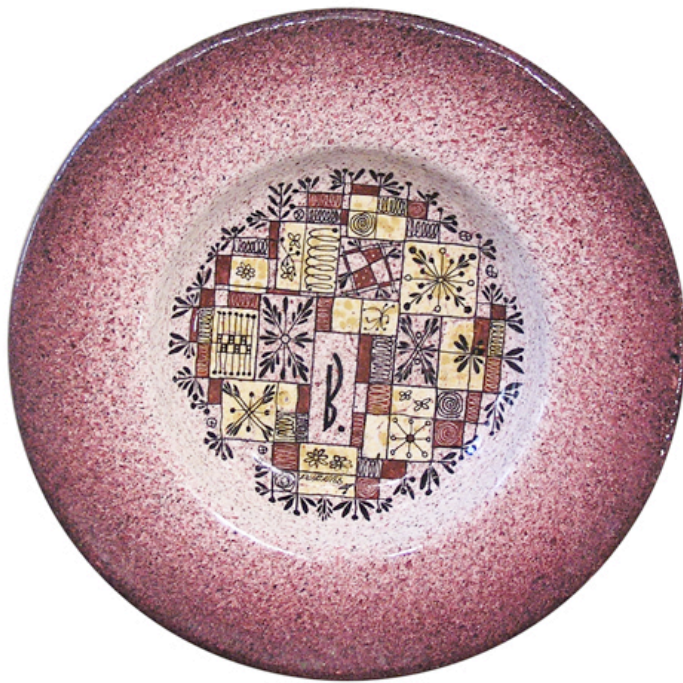

reform

GALLERY

Myrton Purkiss

Dptych Plexi Pattern Plates #2745 and #2740

#2745 Singed "Designed for Birtcher by M. Purkiss" w/ post war stamp and cypher
Hand thrown glazed ceramic

USA, 1950

9" Dia x 2"H

8.75" Dia x 1.75"H