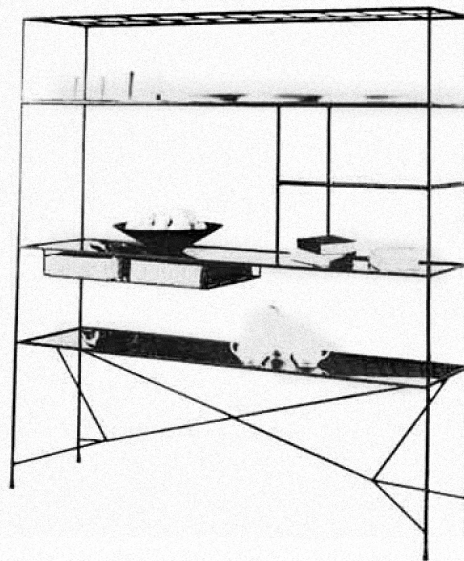

reform

GALLERY

Paul McCobb

Pavilion Collection

6000 Room Divider

Wrought Iron, glass shelves and wicker drawers

USA, 1953

60"W x 16"D x 65"H