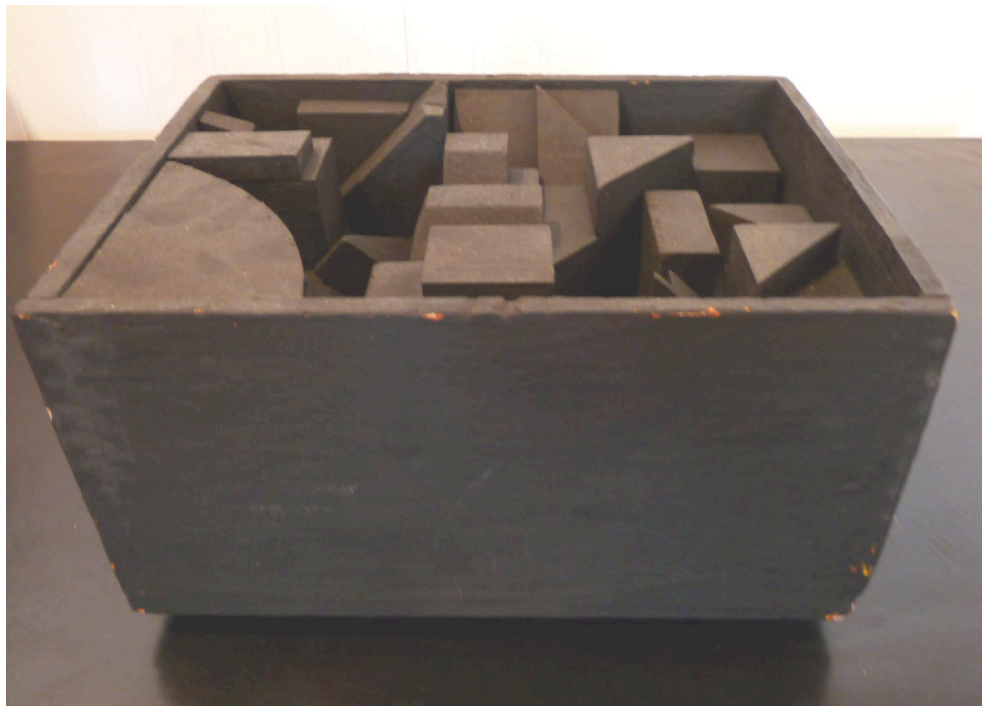

reform

GALLERY

Richard Faralla
Table Top Assemble
Painted Wood

USA, 1968
7"W x 4.75"D x 9.25"H

6,500